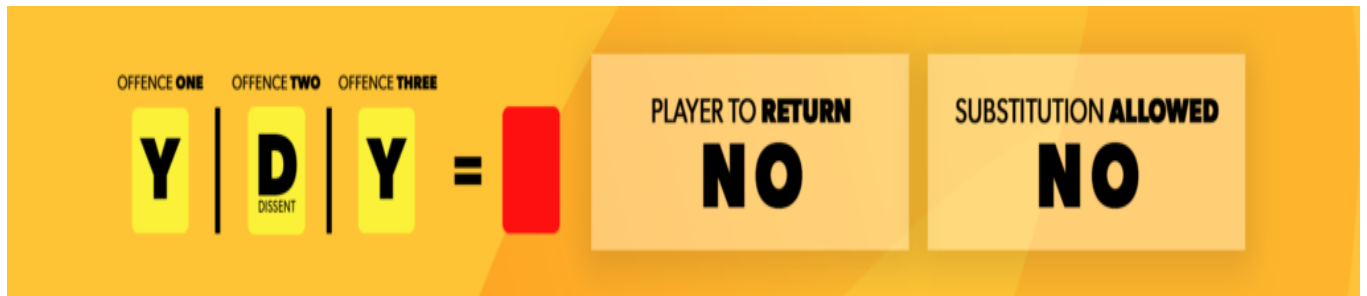

Situation:

- The player commits a non-dissent yellow card offence.
- Later in the match, the same player commits a dissent yellow card offence.
- The player also commits a second non-dissent yellow card offence.

Decision:

- Player is shown a yellow card for the non-dissent yellow card offence.
- As the same player received a dissent yellow card, the player will be removed from the field of play to serve the sin bin period of 10 minutes.
- The player then received a second non-dissent yellow card meaning the player will be shown a red card and will be sent off.