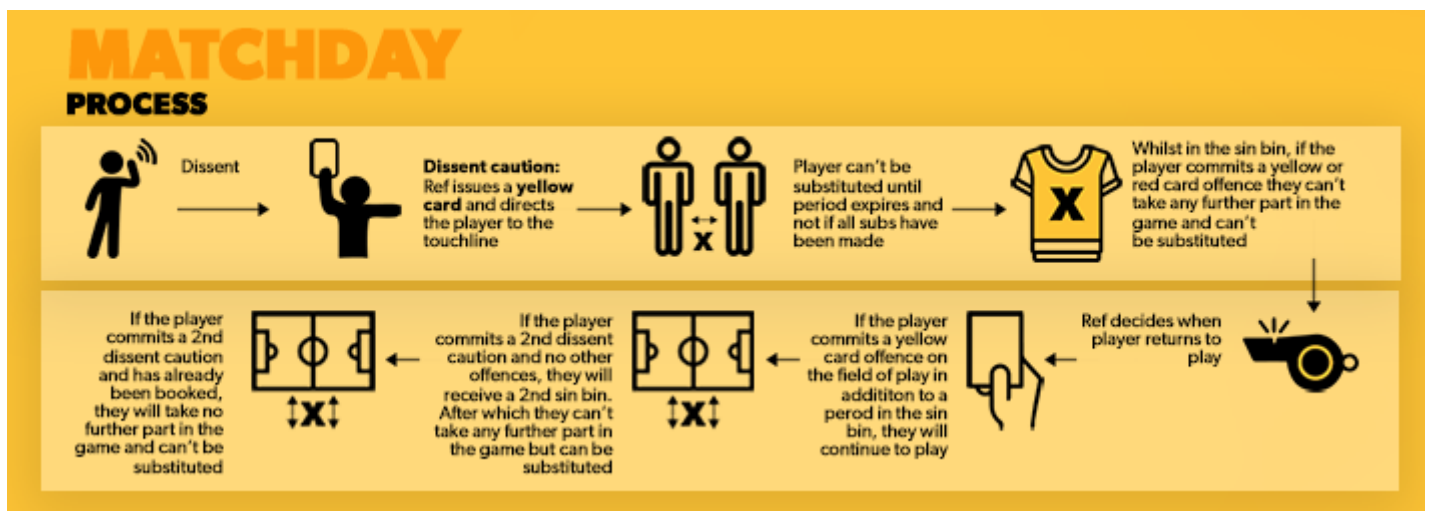

What if the Sin Bin period does not expire before half-time, full-time or extra-time?

- If the Sin Bin period does not expire before the end of the first-half, the remainder of the Sin Bin will continue to the second-half.
- If the Sin Bin period does not expire before the end of the second-half, the remainder of the Sin Bin will continue into extra-time.
- If the Sin Bin period does not expire before the end of extra-time, the player can still participate in penalties.

Match Day Process